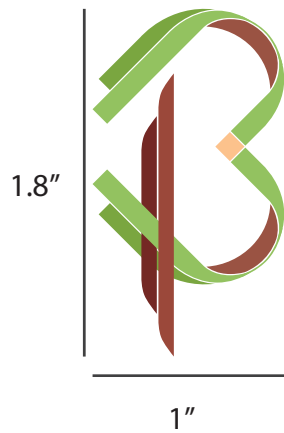

Brazos Brand Guidelines

Logo

Whenever possible you should use the full color logo, but if you are restricted, there are a 2-color option, 1-color option, and grayscale logos that can be used.

The logo should never appear smaller than .75"

The ratio of the logo is 1.8:1, the logo should never stray from that ratio, and never be stretched or squashed.

Brazos Hardwood Designs

Brazos Hardwood Designs

The name can change sizes to adjust to different sizes, but the logo should always be larger than the logo.

There should **at least** be the width of the first three letters around the name between the edge of a page or field of color and the name/logo horizontally at all times. This means whatever size of type you are using, you can use that to measure the space around it easily. For the space around the logo on the right, you measure the space from corner of the center diamond.